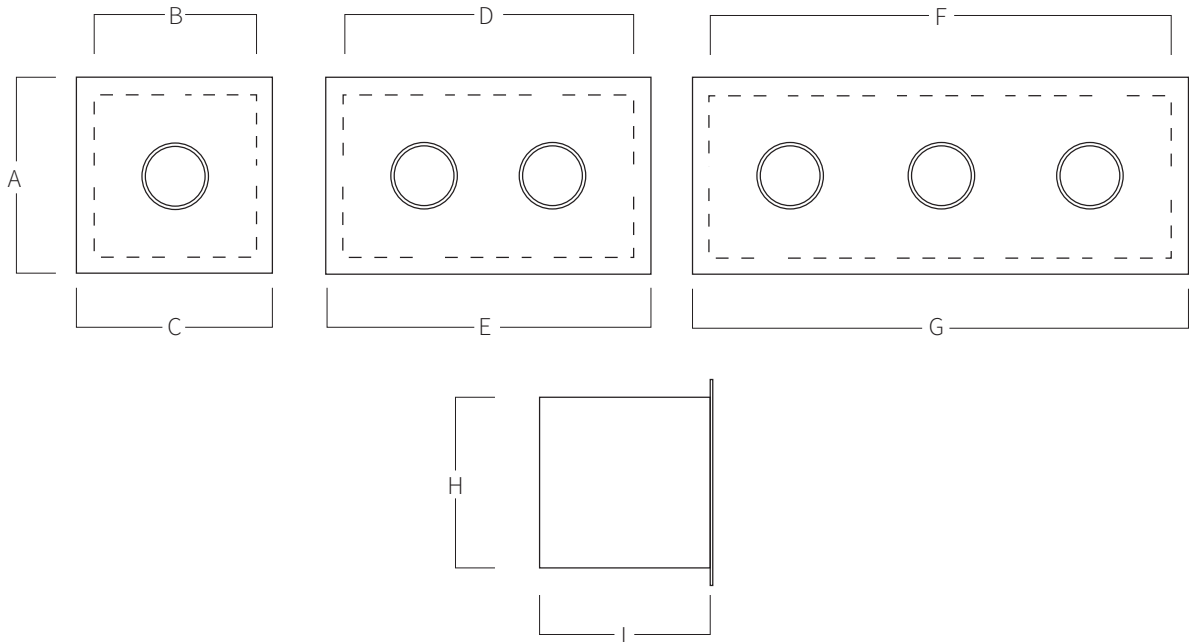

132P-1

132P-2

132P-3

REF. 132P

Box + cover with piezoelectric button and gel splice in stainless steel AISI 316L (Marine quality). Satin finish.

A	B	C	D	E	F	G	H	I
115	90	115	190	215	290	315	90	95
04,53	03,54	04,53	07,48	08,46	11,42	12,40	03,54	03,74

Measure in mm
Measure in inch